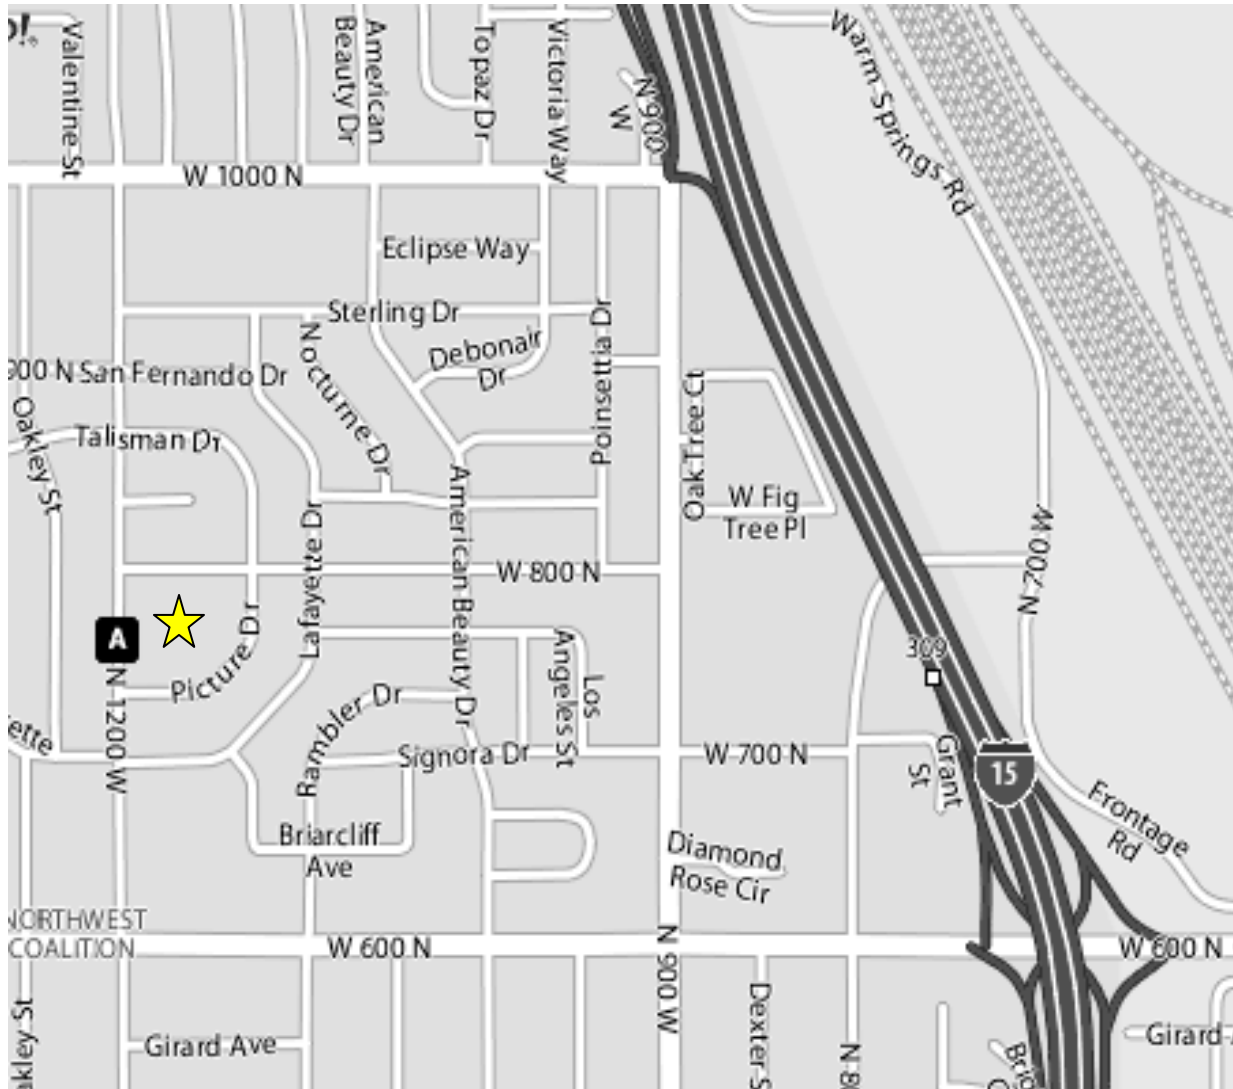

Rose Park 2nd Ward 760 N 1200 W Salt Lake City, UT 84116

From I-15 get off on the 600 North exit in downtown Salt Lake & head west.

Turn Right at the 3rd light on 1200 West (Smith's Grocery store).

The church is on the East (Right) side of the road just 2 blocks down.